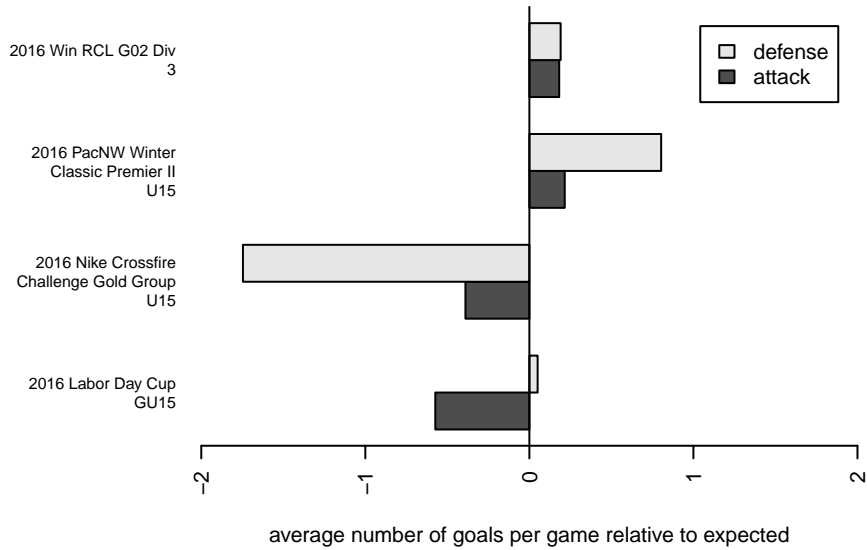

Kitsap Alliance Red G02

Westsound FC
 Silverdale, WA
 G02 total strength=1528
 attack=13.32 defense=11.64
 spr league = Win RCL G02 Div 3
 notes= A

alt names used:
 Kitsap Alliance FC G02A
 KITSAP ALLIANCE FC G02A (WA)
 Kitsap Alliance FC G02 A
 Kitsap Alliance FC G02 A
 Kitsap Alliance FC G02
 Kitsap Alliance FC G02 A

Venues played:
 2016 Nike Crossfire Challenge Gold Group U15
 2016 Labor Day Cup GU15
 2016 Win RCL G02 Div 3
 2016 PacNW Winter Classic Premier II U15
 2016 WYS Presidents Cup G02 Division 1

**attack and defense variance (black dot)
relative to other teams
and top 10 in region**

**attack and defense rating
relative to others at age
and all opponents in last 13 months**

**attack and defense rating
relative to others at age
and all opponents in last 13 months**

Performance relative to 13 month average

Performance relative to 13 month average

Distribution of opponents
 Red = Lose zone, Blue = Win zone, Green = Even
 Black line separates win/lose zones

lot. A=Neither has attack advantage, B=Opponent has both attack and defense advantage, C=Opponent has both attack and defense disadvantage, D=Both have