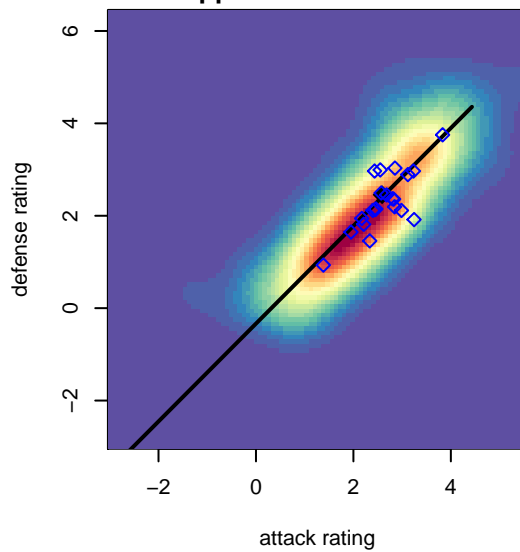

Kitsap Alliance Red G02

Westsound FC
 Silverdale, WA
 G02 total strength=1528
 attack=13.32 defense=11.64
 spr league = Win RCL G02 Div 3
 notes= A

alt names used:
 Kitsap Alliance FC G02A
 KITSAP ALLIANCE FC G02A (WA)
 Kitsap Alliance FC G02 A
 Kitsap Alliance FC G02 A
 Kitsap Alliance FC G02
 Kitsap Alliance FC G02 A

**attack and defense rating
relative to others at age
and all opponents in last 13 months**

**attack and defense rating
relative to others at age
and all opponents in last 13 months**

Performance relative to 13 month average

Performance relative to 13 month average

Distribution of opponents
 Red = Lose zone, Blue = Win zone, Green = Even
 Black line separates win/lose zones

lot. A=Neither has attack advantage, B=Opponent has both attack and defense advantage, C=Opponent has both attack and defense disadvantage, D=Both have