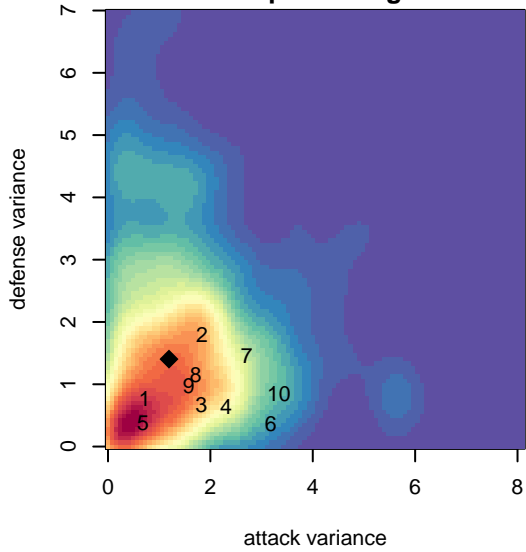

**attack and defense variance (black dot)
relative to other teams
and top 10 in region**