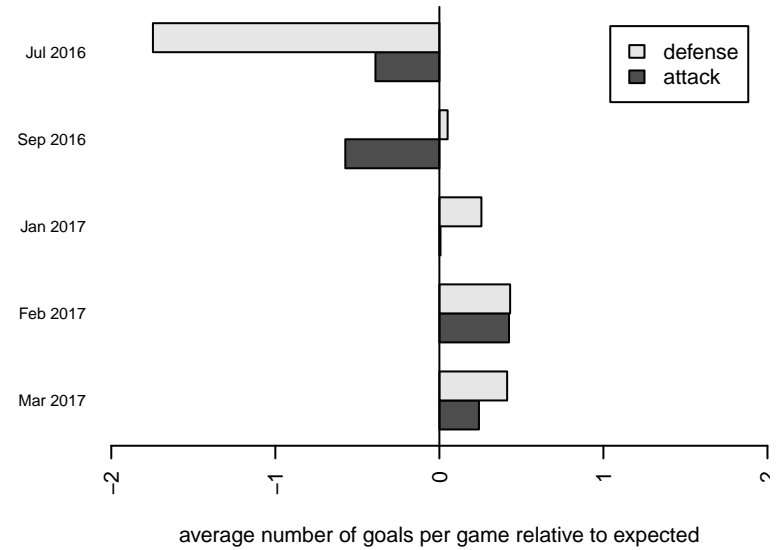

**attack and defense rating
relative to others at age
and all opponents in last 13 months**

**attack and defense rating
relative to others at age
and all opponents in last 13 months**

Performance relative to 13 month average

Performance relative to 13 month average

Distribution of opponents
 Red = Lose zone, Blue = Win zone, Green = Even
 Black line separates win/lose zones

lot. A=Neither has attack advantage, B=Opponent has both attack and defense advantage, C=Opponent has both attack and defense disadvantage, D=Both have