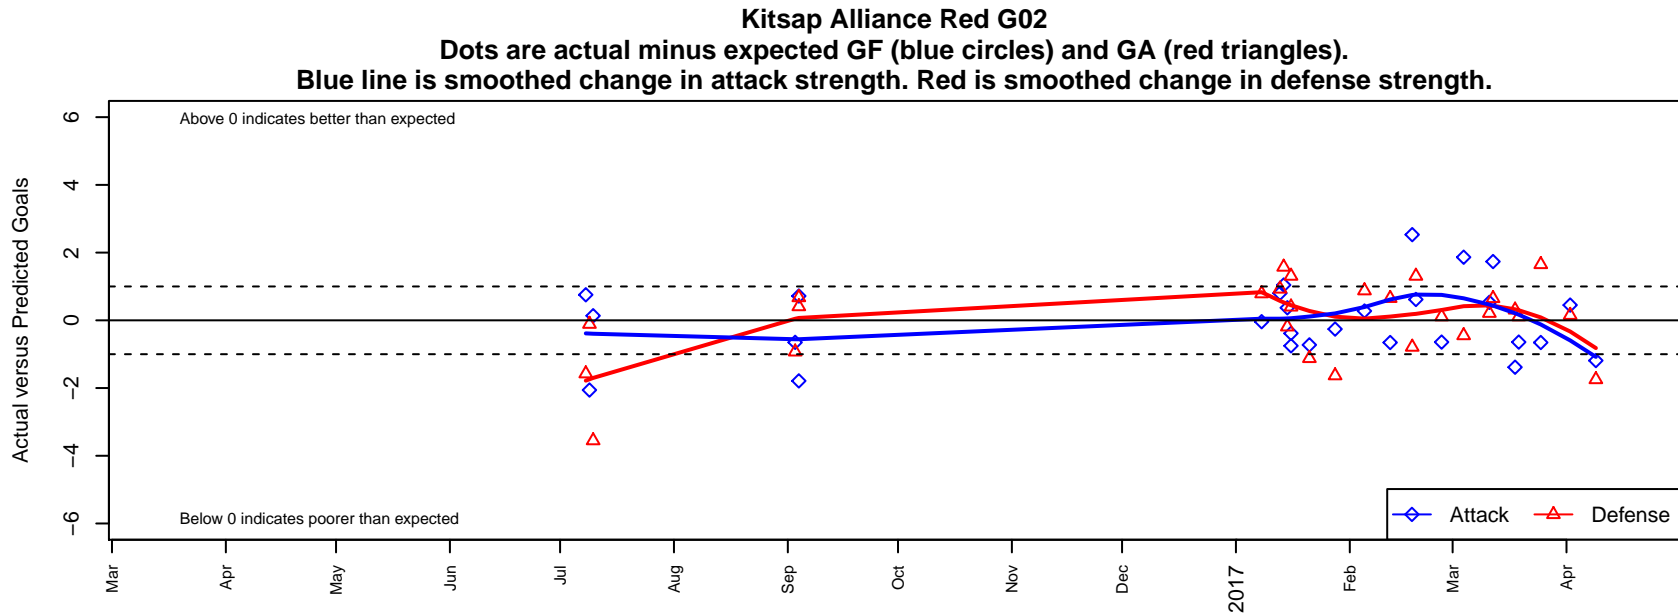

**attack and defense variance (black dot)
relative to other teams
and top 10 in region**

**attack and defense rating
relative to others at age
and all opponents in last 13 months**

**attack and defense rating
relative to others at age
and all opponents in last 13 months**

Kitsap Alliance Red G02

Westsound FC
Silverdale, WA
G02 total strength=1528
attack=13.32 defense=11.64
spr league = Win RCL G02 Div 3
notes= A

alt names used:
Kitsap Alliance FC G02A
KITSAP ALLIANCE FC G02A (WA)
Kitsap Alliance FC G02 A
Kitsap Alliance FC G02 A
Kitsap Alliance FC G02
Kitsap Alliance FC G02 A

Venues played:
2016 Nike Crossfire Challenge Gold Group U15
2016 Labor Day Cup GU15
2016 Win RCL G02 Div 3
2016 PacNW Winter Classic Premier II U15
2016 WYS Presidents Cup G02 Division 1