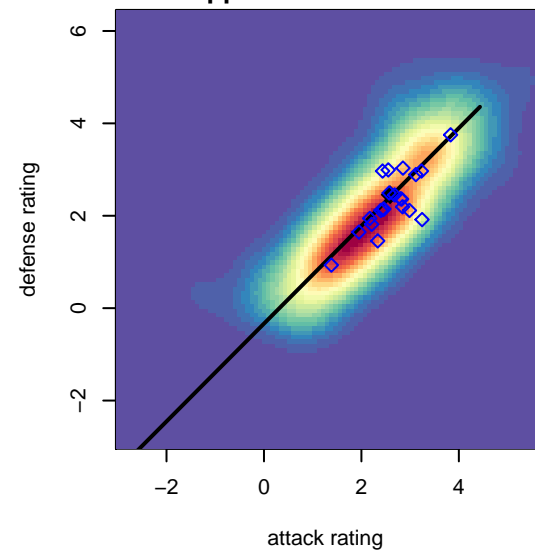

Kitsap Alliance Red G02

Westsound FC
 Silverdale, WA
 G02 total strength=1528
 attack=13.32 defense=11.64
 spr league = Win RCL G02 Div 3
 notes= A

alt names used:
 Kitsap Alliance FC G02A
 KITSAP ALLIANCE FC G02A (WA)
 Kitsap Alliance FC G02 A
 Kitsap Alliance FC G02 A
 Kitsap Alliance FC G02
 Kitsap Alliance FC G02 A

**attack and defense rating
relative to others at age
and all opponents in last 13 months**

**attack and defense rating
relative to others at age
and all opponents in last 13 months**

Performance relative to 13 month average

Performance relative to 13 month average

Distribution of opponents
 Red = Lose zone, Blue = Win zone, Green = Even
 Black line separates win/lose zones

lot. A=Neither has attack advantage, B=Opponent has both attack and defense advantage, C=Opponent has both attack and defense disadvantage, D=Both have