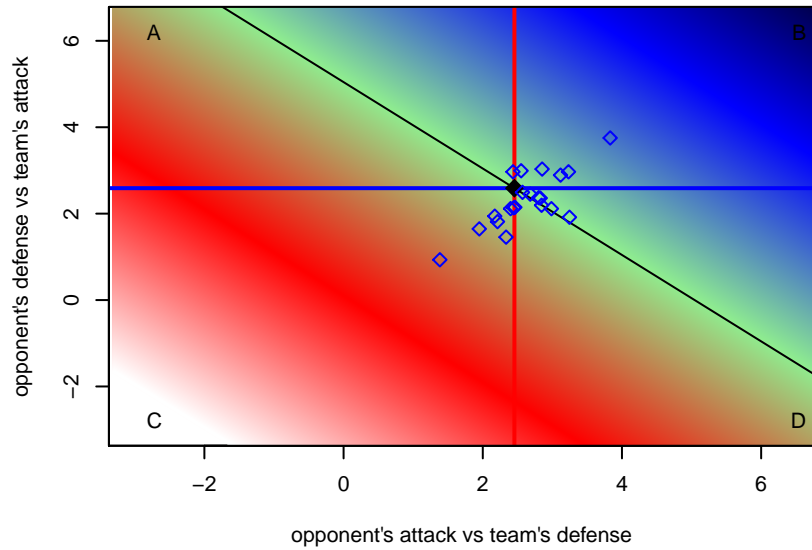

**attack and defense rating
relative to others at age
and all opponents in last 13 months**

**attack and defense rating
relative to others at age
and all opponents in last 13 months**

Performance relative to 13 month average

Performance relative to 13 month average

Distribution of opponents
 Red = Lose zone, Blue = Win zone, Green = Even
 Black line separates win/lose zones

lot. A=Neither has attack advantage, B=Opponent has both attack and defense advantage, C=Opponent has both attack and defense disadvantage, D=Both have